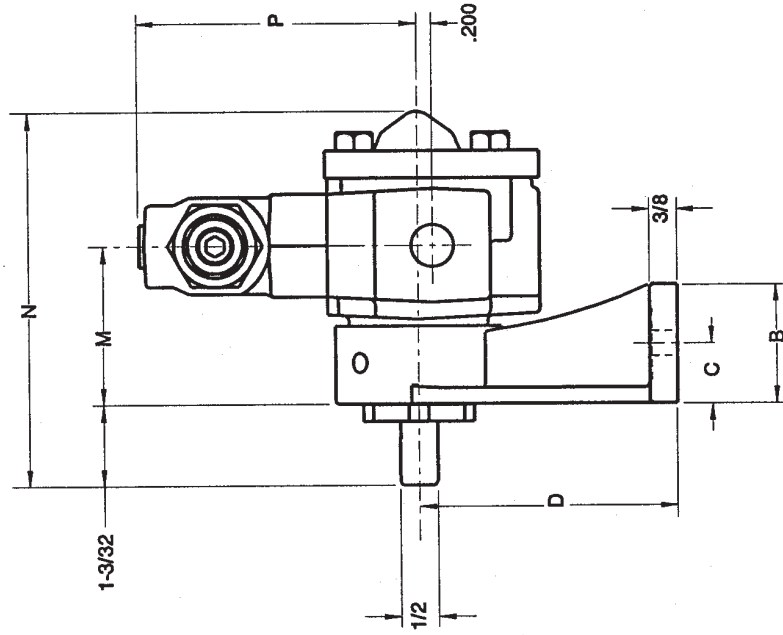

**W48 & E56 Bracket
& Pump Assembly**

Footed Bracket For Base Mounting

	A	B	C	D	E	M	N	P
BRACKETS	W48 3-1/8	1-7/16	22/32	3	1			
	E56 6-1/2	1-5/8	13/16	3-1/2	2-7/16			
PUMPS	1-3U					2-1/4	5-1/8	3-3/4
	5U					2-1/4	5-1/4	3-3/4
	6U					2-3/16	5-3/4	4-1/16
	8U					2-3/16	5-15/16	4-1/16

RIGHT SIDE

SHAFT END VIEW