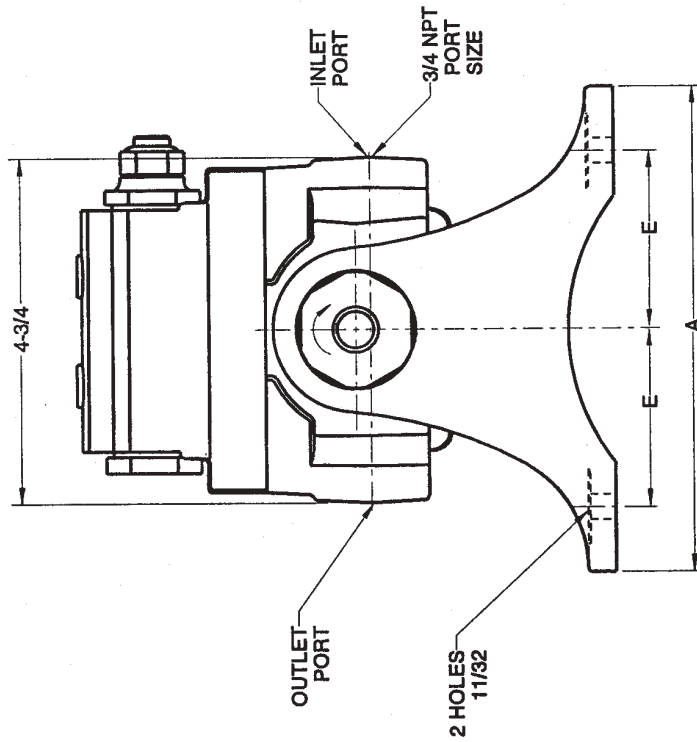

**W48 & E56 Bracket
& Pump Assembly**

Footed Bracket For Base Mounting

	A	B	C	D	E	M	N	P
BRACKETS	W48 3-1/8	1-7/16	22/32	3	1			
	E56 6-1/2	1-5/8	13/16	3-1/2	2-7/16			
PUMPS	1-3U					2-1/4	5-1/8	3-3/4
	5U					2-1/4	5-1/4	3-3/4
	6U					2-3/16	5-3/4	4-1/16
	8U					2-3/16	5-15/16	4-1/16

RIGHT SIDE

SHAFT END VIEW